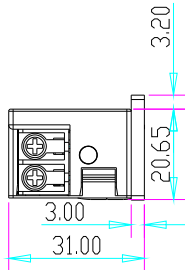

YLI ELECTRONIC

European Type Adjustable Electric Strike

Specification

| Model | Size | Voltage | Current | Feature | Suitable for | Weight |
|----------|----------------|--------------|-------------------------|-----------------|----------------------------|---------|
| YS-134E | 110Lx24Wx28.5H | DC12V or 24V | 12V/280mA; 24V/160mA | Fail Secure(NO) | Woodeng door Metal door | 0.28 kg |
| YS-134BE | 120Lx24Wx31H | DC12V or 24V | 12V/280mA; 24V/160mA | Fail Secure(NO) | Woodeng door Metal door | 0.28 kg |

Diagram (unit:mm)

YS-134E

YS-134BE

Installation

YS-134E

YS-134BE

Wire connection