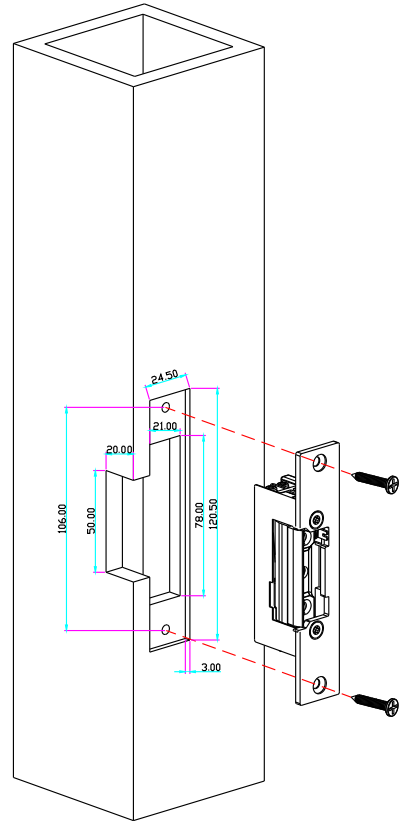

YLI ELECTRONIC

European Type Adjustable Electric Strike

Specification

| Model | Size | Voltage | Current | Feature | Suitable for | Weight |
|----------|----------------|--------------|-------------------------|-----------------|----------------------------|---------|
| YS-134E | 110Lx24Wx28.5H | DC12V or 24V | 12V/280mA; 24V/160mA | Fail Secure(NO) | Woodeng door Metal door | 0.28 kg |
| YS-134BE | 120Lx24Wx31H | DC12V or 24V | 12V/280mA; 24V/160mA | Fail Secure(NO) | Woodeng door Metal door | 0.28 kg |

Diagram (unit:mm)

YS-134E

YS-134BE

Installation

YS-134E

YS-134BE

Wire connection