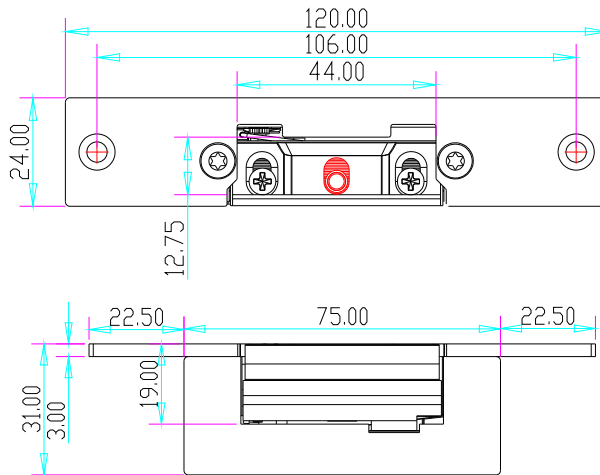

YLI ELECTRONIC

European Type Adjustable Electric Strike

Specification

| Model | Size | Voltage | Current | Feature | Suitable for | Weight |
|----------|----------------|--------------|-------------------------|-----------------|----------------------------|---------|
| YS-134E | 110Lx24Wx28.5H | DC12V or 24V | 12V/280mA; 24V/160mA | Fail Secure(NO) | Woodeng door Metal door | 0.28 kg |
| YS-134BE | 120Lx24Wx31H | DC12V or 24V | 12V/280mA; 24V/160mA | Fail Secure(NO) | Woodeng door Metal door | 0.28 kg |

Diagram (unit:mm)

YS-134E

YS-134BE

Installation

YS-134E

YS-134BE

Wire connection