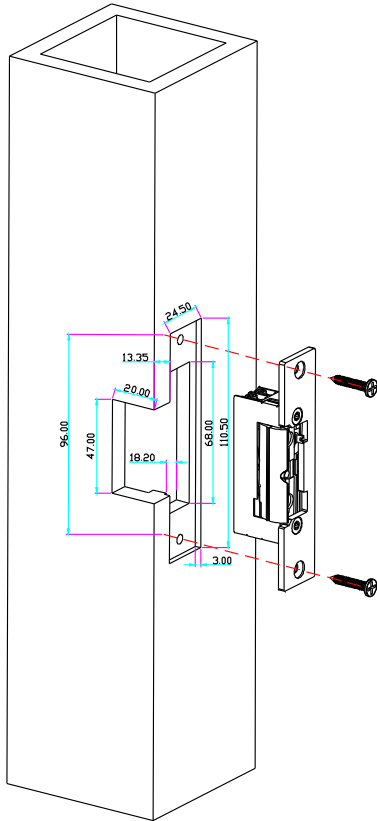

YLI ELECTRONIC

European Type Adjustable Electric Strike

Specification

| Model | Size | Voltage | Current | Feature | Suitable for | Weight |
|----------|----------------|--------------|-------------------------|-----------------|----------------------------|---------|
| YS-134E | 110Lx24Wx28.5H | DC12V or 24V | 12V/280mA; 24V/160mA | Fail Secure(NO) | Woodeng door Metal door | 0.28 kg |
| YS-134BE | 120Lx24Wx31H | DC12V or 24V | 12V/280mA; 24V/160mA | Fail Secure(NO) | Woodeng door Metal door | 0.28 kg |

Diagram (unit:mm)

YS-134E

YS-134BE

Installation

YS-134E

YS-134BE

Wire connection