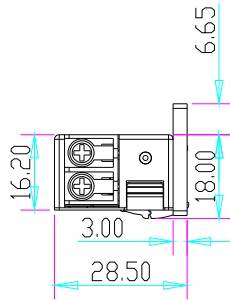

YLI ELECTRONIC

European Type Adjustable Electric Strike

Specification

| Model | Size | Voltage | Current | Feature | Suitable for | Weight |
|----------|----------------|--------------|-------------------------|-----------------|----------------------------|---------|
| YS-134E | 110Lx24Wx28.5H | DC12V or 24V | 12V/280mA; 24V/160mA | Fail Secure(NO) | Woodeng door Metal door | 0.28 kg |
| YS-134BE | 120Lx24Wx31H | DC12V or 24V | 12V/280mA; 24V/160mA | Fail Secure(NO) | Woodeng door Metal door | 0.28 kg |

Diagram (unit:mm)

YS-134E

YS-134BE

Installation

YS-134E

YS-134BE

Wire connection