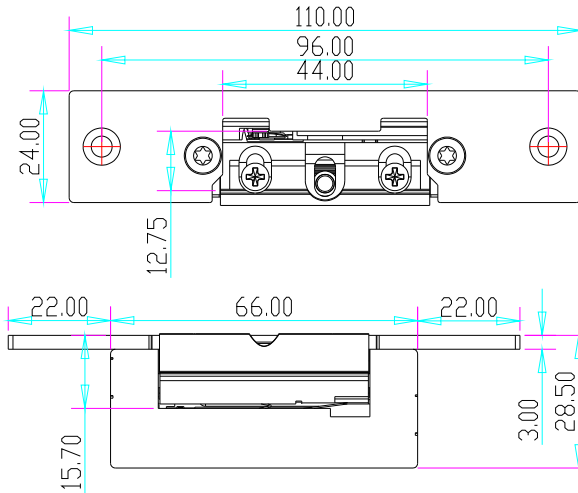

YLI ELECTRONIC

European Type Adjustable Electric Strike

Specification

| Model | Size | Voltage | Current | Feature | Suitable for | Weight |
|----------|----------------|--------------|-------------------------|-----------------|----------------------------|---------|
| YS-134E | 110Lx24Wx28.5H | DC12V or 24V | 12V/280mA; 24V/160mA | Fail Secure(NO) | Woodeng door Metal door | 0.28 kg |
| YS-134BE | 120Lx24Wx31H | DC12V or 24V | 12V/280mA; 24V/160mA | Fail Secure(NO) | Woodeng door Metal door | 0.28 kg |

Diagram (unit:mm)

YS-134E

YS-134BE

Installation

YS-134E

YS-134BE

Wire connection